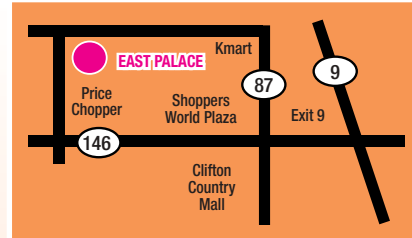

For more information on advertising in this product, contact Curt Bagley at 454-5641 or call your **Times Union** representative.

the capital region
Savings Source
MIDLAND

facebook.com/couponcurt
NEW DEALS POSTED DAILY

Times Union Publications: www.savingsource.com